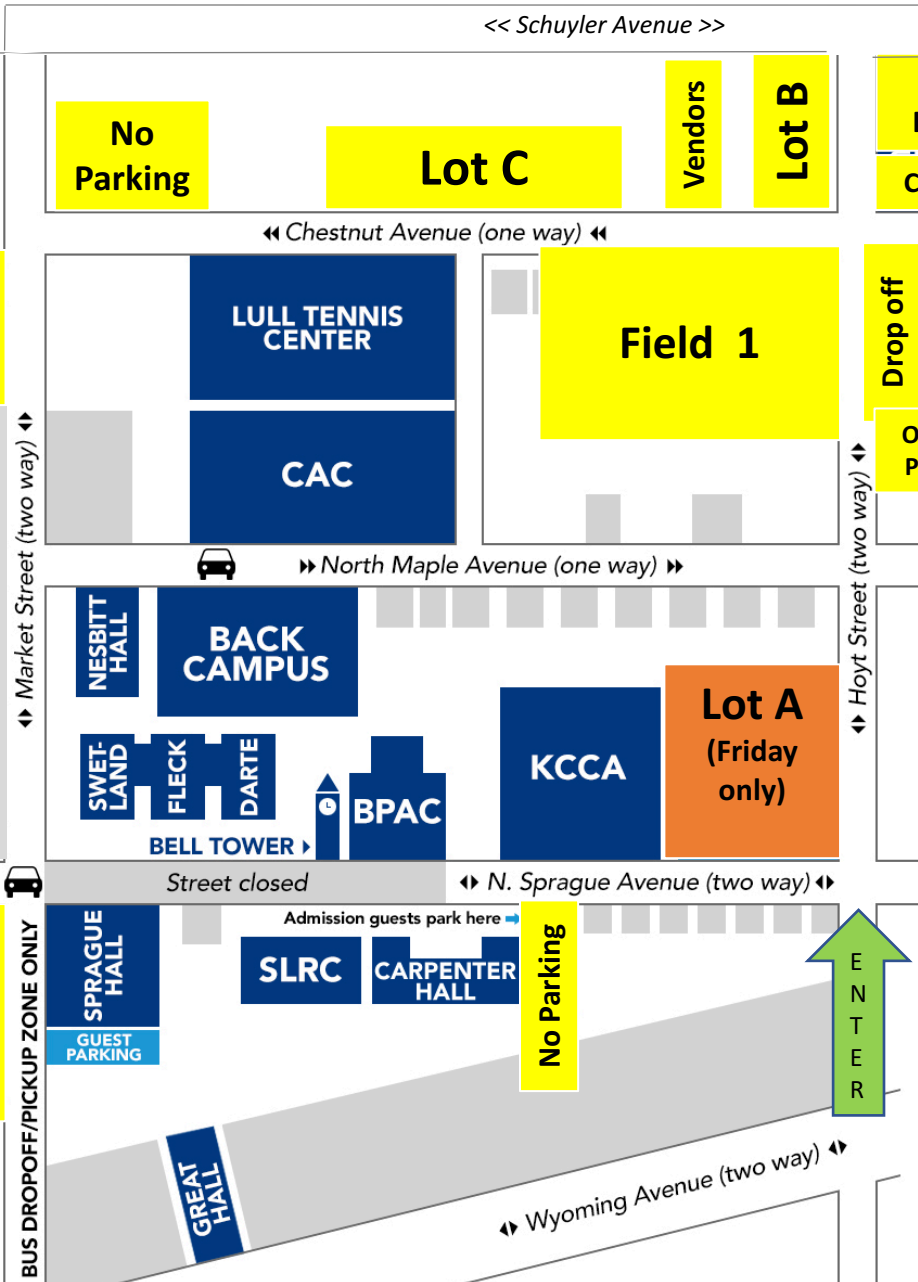

2018 Keystone State Games- Field Hockey at Wyoming Seminary

Lot A
(Saturday/Sunday only)

**WYOMING SEMINARY
UPPER SCHOOL MAP**
Address: 201 N. Sprague Ave.
Kingston, PA 18704

No Parking

Legend & Abbreviations

- Lot A: General Event Parking
 - Access Hoyt Street
- Lot B: Handicapped Parking
- Lot C: Keystone Officials/Coaches
- Field 1- Klassner Field
- Field 2- Nesbitt Stadium
- Warm-up Field- Nesbitt Stadium
- Officials Parking
- Warm-up Field- Nesbitt Stadium
- No Parking: W. Seminary community parking only

No Parking

No Parking

LOT A- General Event Parking only

- Friday July 27th

Lot A (Friday only)
- Saturday July 28th, Sunday July 29th

Lot A (Saturday/Sunday only)